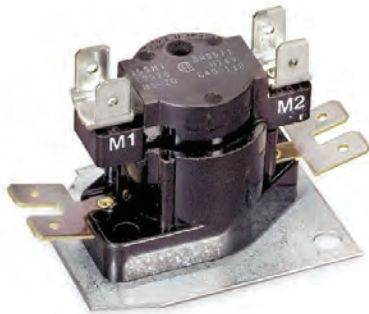

Truck Stock Sale

HVAC Packages - In Branch Only*

Parts

\$672

Accessories

Click Here

PARTS

120/240/480V Electric Heat Sequencer

40VA 120/208/240V to 24V 3-Way Power Transformer

MOA50304

30/5 mfd 440V Dual Run Capacitor

MOA12781

2-Pole Definite Purpose Contactor

MOA61346 / 30A 120V
 MOA61347 / 30A 208-240V

MARS HVAC Potential Relay

MOA19004 / 65 332V
 MOA19005 / 66 395V
 MOA19006 / 67 420V
 MOA19008 / 69 336V

60A 120/240V Low Profile Non-Fused Disconnect Switch

MOA80301

Non PCB Oval Motor Single Run Capacitor

MOA12905 / 5 mfd 370V
 MOA12907 / 7.5 mfd 370V
 MOA12908 / 10 mfd 370V

Oval Motor Single Run Capacitor

MOA12929 / 5 mfd 440V Non PCB
 MOA12931 / 7.5 mfd 440VAC

440V Non PCB Round Motor Dual Run Capacitor

MOA12783 / 35/5 mfd
 MOA12786 / 40/5 mfd
 MOA12788 / 45/5 mfd

*Offer expires on November 30, 2024 at 5:00 PM EST. This offer (the "Bundle") is only valid in the province of Quebec. While quantities last. Errors and omissions excepted. Taxes extra. All products are subject to availability. Availability varies by location. Wolseley Canada Inc. ("Wolseley") reserves the right to modify the contents of the Bundle at any time. This offer is not available online. Bundles can only be picked up at a Wolseley branch. A list of branches can be found here: <https://www.wolseleyexpress.com/en/BranchLocations/Show>. The Bundle is subject to Wolseley's standard return policy, except: (i) the Bundle must be returned in full, (ii) partial returns of individual products are not permitted unless specifically permitted, and (iii) if partial returns are permitted, refunds will be calculated at the discounted Bundle price, not the individual product price. Other terms and conditions apply: <https://www.wolseleyexpress.com/en/termsandconditions>