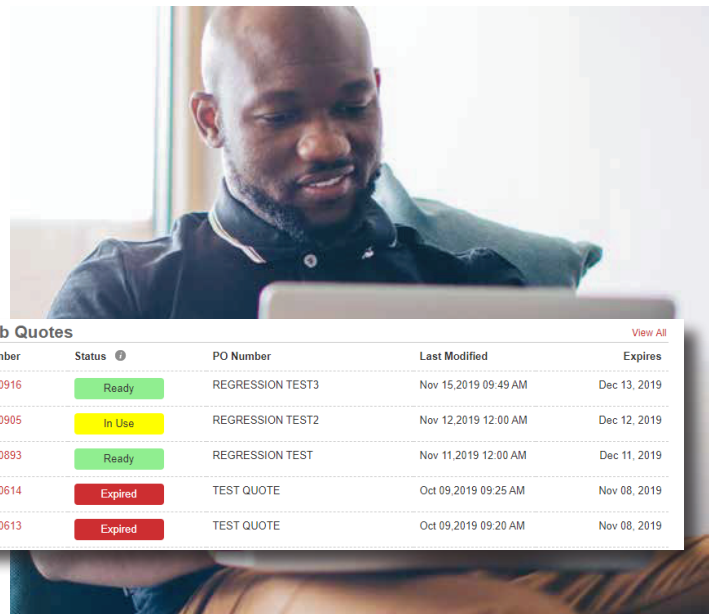

Web Quotes

Convert Walseley quotations into immediate orders.
With the Web Quotes feature on Walseley Express you can review custom quotations on your desktop or mobile device at your convenience, then place as an order online.

Benefits Of Using Web Quotes:

INCREASE EFFICIENCY

- Your quotes stored in one place
- Easy access anywhere, anytime on any device and process to an immediate order
- Access to non-listed products
- Improve order accuracy
- Stay organized with active and expired quotes for your reference

SAVE TIME

- Work on the run or after branch hours
- View stock availability in quote details
- Review the web quote and place the order at your finger tips
- Request re-quotes for any changes on Active and Expired quotes